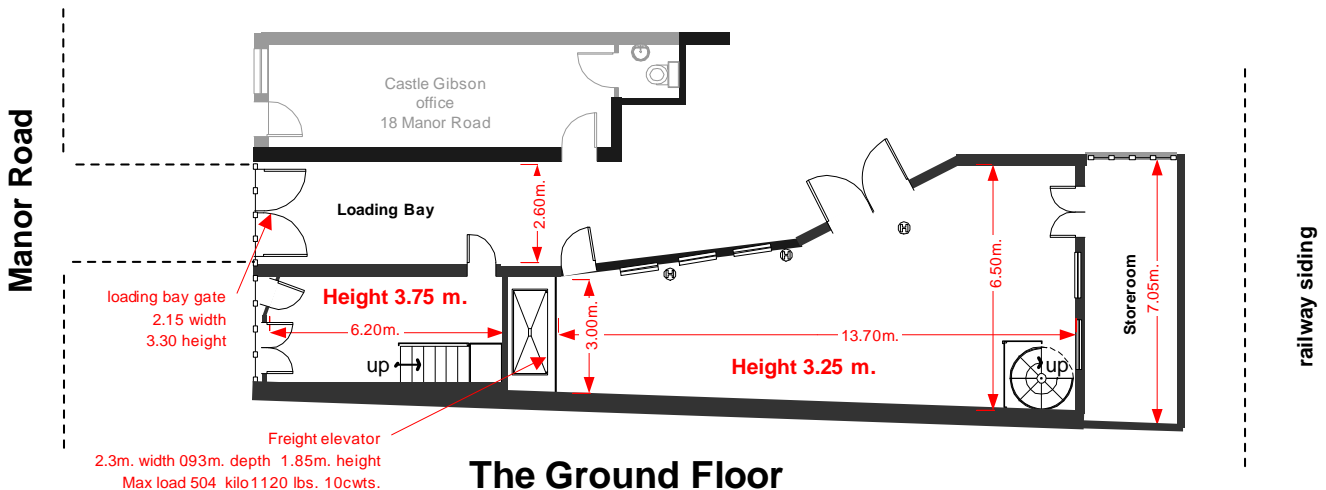

The Depository

18a Manor Road,
London N16 5SA

Schematic Elevation (not to scale)

The Loft Mezzanine (upper 2nd Floor)

The Loft (2nd Floor)

The Studio (1st Floor)

The Ground Floor