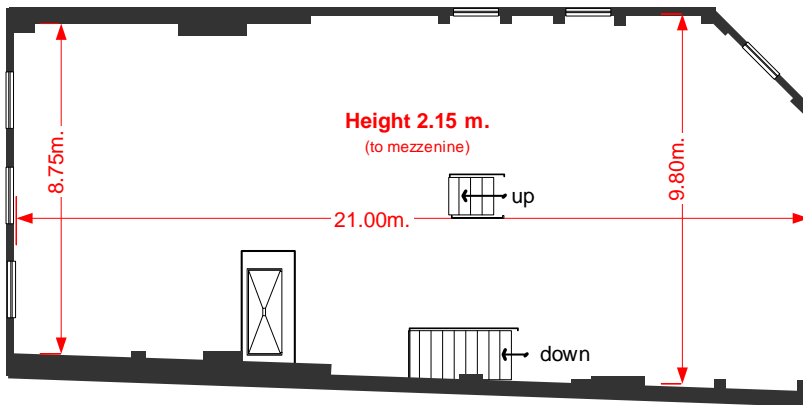

The Depository

18a Manor Road,
London N16 5SA

Schematic Elevation (not to scale)

The Loft Mezzanine (upper 2nd Floor)

The Loft (2nd Floor)

The Studio (1st Floor)

The Ground Floor