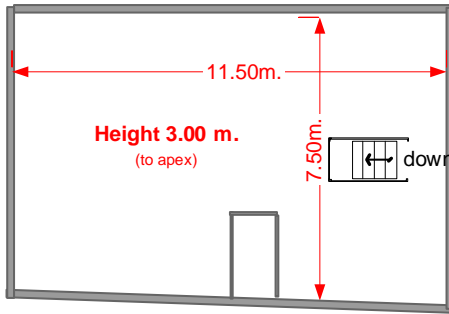

The Depository

18a Manor Road,
London N16 5SA

Schematic Elevation (not to scale)

The Loft Mezzanine (upper 2nd Floor)

The Loft (2nd Floor)

The Studio (1st Floor)

The Ground Floor