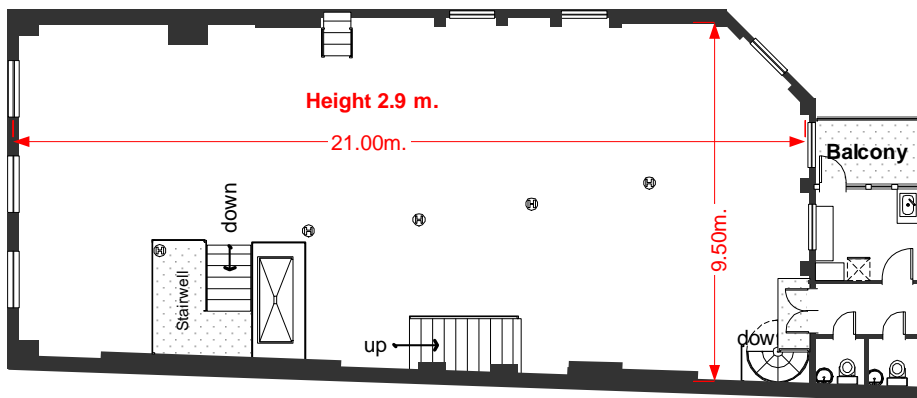

The Depository

18a Manor Road,
London N16 5SA

Schematic Elevation (not to scale)

The Loft Mezzanine (upper 2nd Floor)

The Loft (2nd Floor)

The Studio (1st Floor)

The Ground Floor